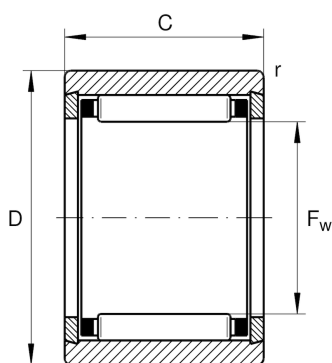

**NK8/12-TV-XL**

Needle roller bearing

Schaeffler ID:
0507532580000

Needle roller bearings NK, light series

X-life

Technical information

**Main Dimensions & Performance Data**

F_w	8 mm	Under roller diameter
D	15 mm	Outside diameter
C	12 mm	Width, outer ring
C_r	4,450 N	Basic dynamic load rating, radial
C_{0r}	4,100 N	Basic static load rating, radial
C_{ur}	700 N	Fatigue load limit, radial
n_G	32,500 1/min	Limiting speed
n_{gr}	37,000 1/min	Reference speed
	8.86 g	Weight

Additional information

r_{min}	0.3 mm	Minimum chamfer dimension
	G8X15X3	Sealing ring
	SD8X15X3	Sealing ring 2

Temperature range

T_{min}	-20 °C	Operating temperature min.
T_{max}	120 °C	Operating temperature max.